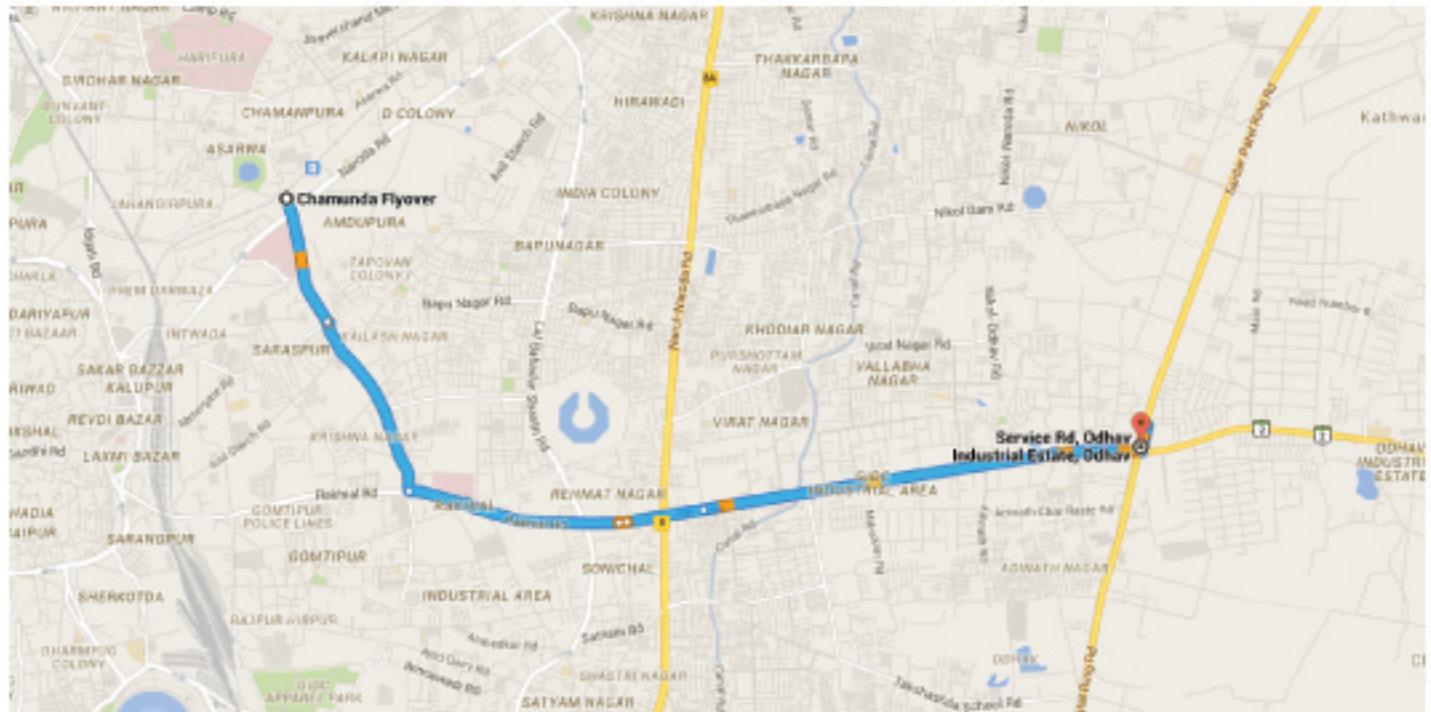

C - 7

12.00 TO 4.30

Drive 8.4 km, 17 min

Directions from Chamunda Flyover to Service Rd, Odhav Industrial Estate, Odhav

○ Chamunda Flyover

Ahmedabad, Gujarat

Take Chamunda Flyover, Shri Khandubhai Desai Marg, Rakhial Rd and Odhav Rd to Sardar Patel Ring Rd in Odhav Industrial Estate

- ↑ 1. Head south on Chamunda Flyover towards Jagjivanram Rd/Nutan Mill Rd 1.0 km
- 📍 2. At Potalia Char Rasta/Potaliya Cross Roads, continue straight onto Shri Khandubhai Desai Marg
 - i Pass by Bholenath Mandir (on the right in 650 m)1.4 km
- ↩ 3. Turn left after Rakhial Char Rasta (on the left)
 - i Go through 2 roundabouts
 - i Pass by Kesar Petroleum (on the left in 700 m)1.6 km
- ↑ 4. Continue onto Soni Ni Chawl Rd 63 m
- ↑ 5. Continue onto Soni Ni Chawl Flyover 600 m
- ↑ 6. Continue onto Odhav Rd
 - i Pass by Raymond Selection (on the left in 2.4 km)